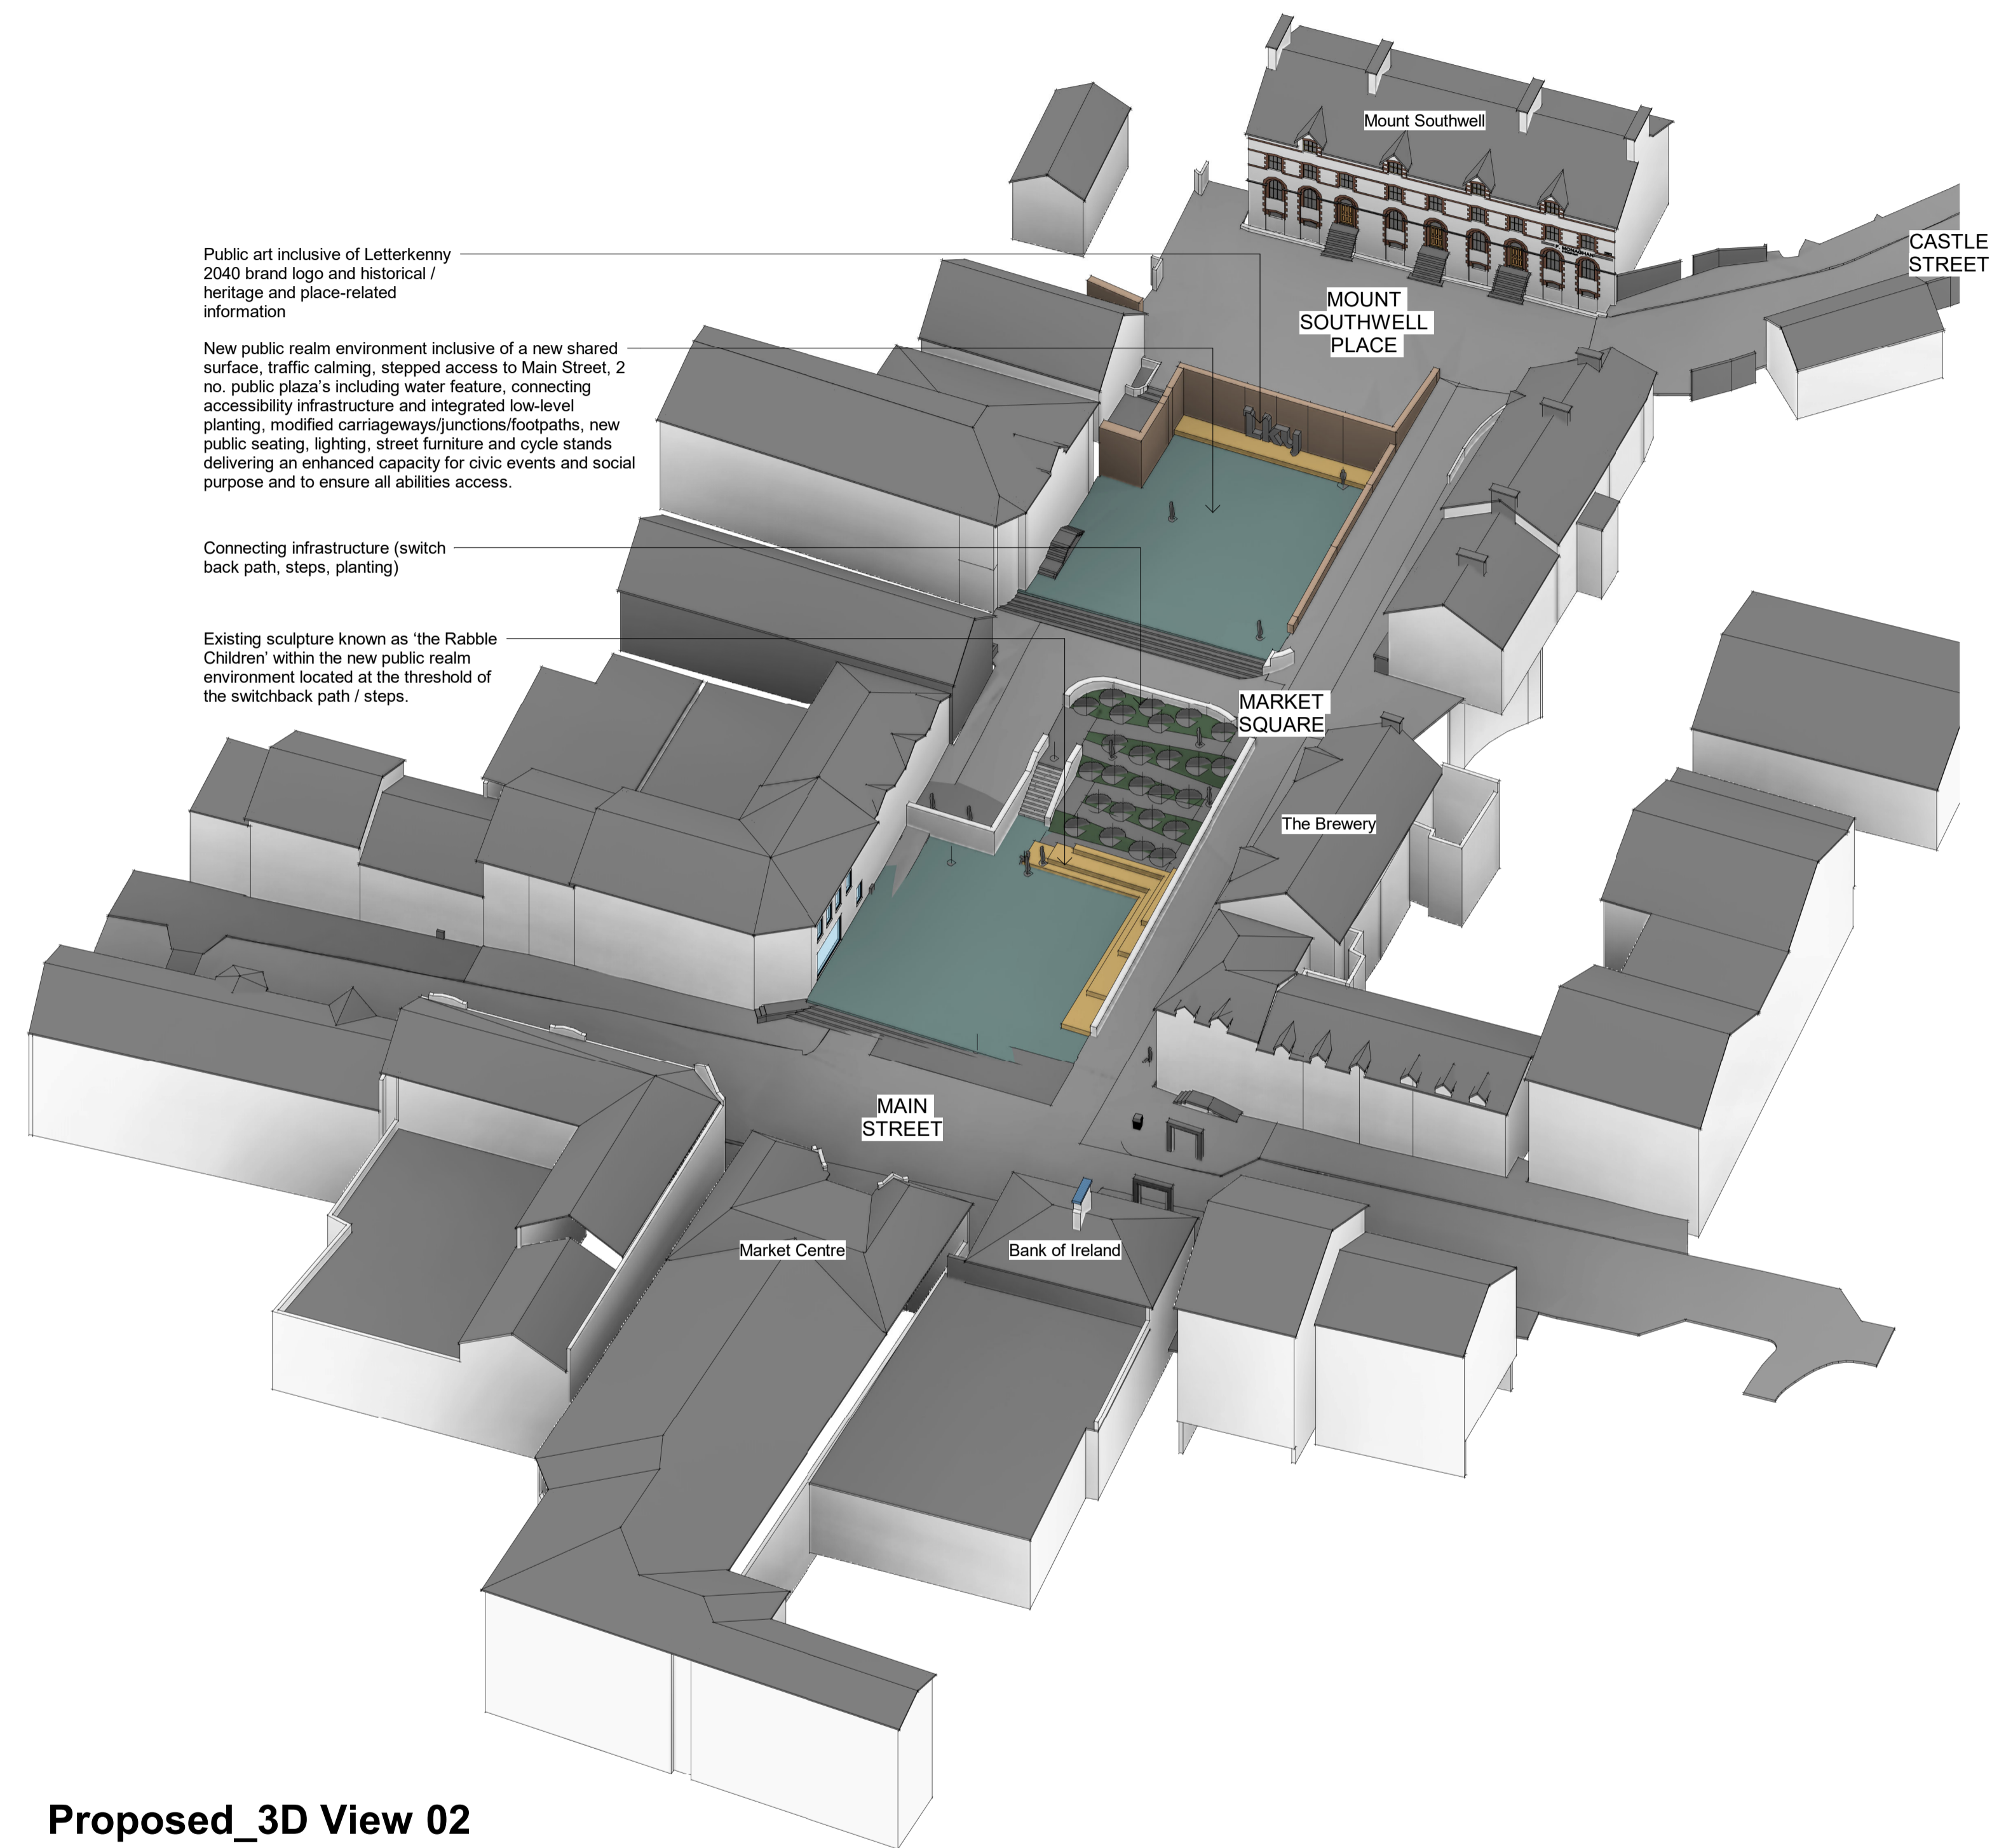

Proposed_3D View 02

Comhairle Contae Dhún na nGall
Donegal County Council

Community Development & Planning Services
Regeneration & Development Team

Three Rivers Centre, Lifford, Co Donegal

Tel:(074)9153900 | Fax:(074)9141793 | www.donegalcoco.ie

L. Ward, Director of Community Development & Planning Services

Rev	Date	Description	Issued by

Project Title: Letterkenny 2040 - Reimagined Market Square	First Issue Date: 14.07.2022	Status: PL
Location: Market Square, Letterkenny, Co. Donegal	Drawing No. 0013	Revision: /
Drawing Title: 3D Views	Scale: 1:100	Project No.: LKRMS
Drawn By: S O'Donnell	Checked By: J Neils	Approved By: S McCauley